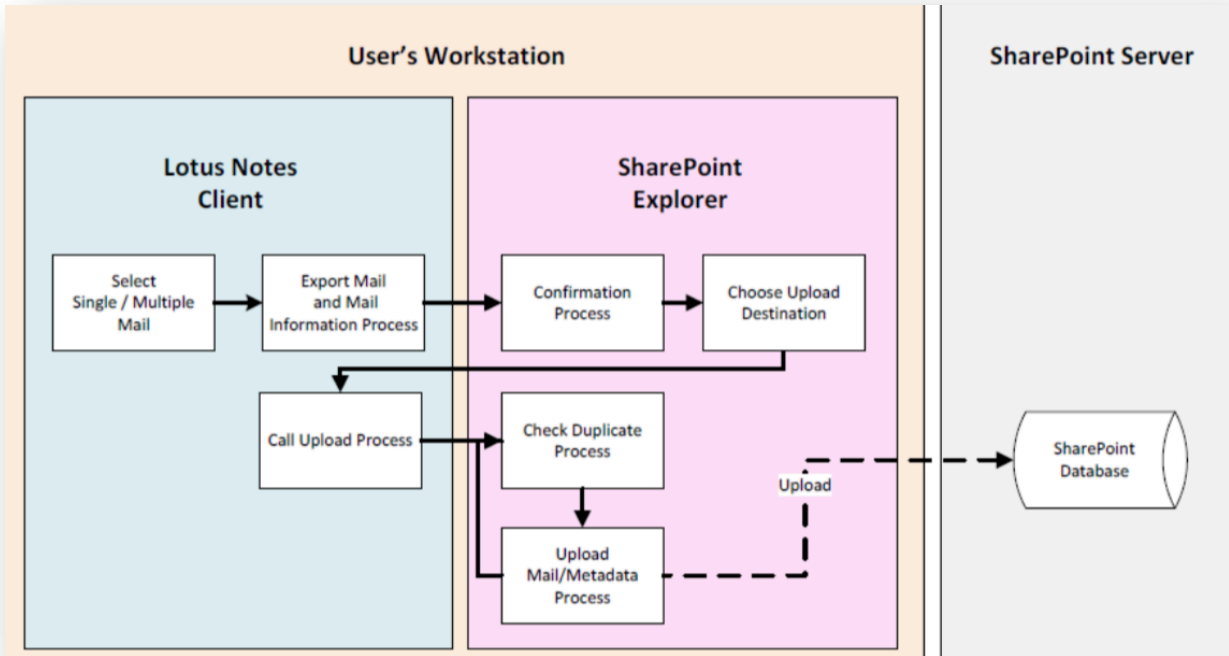

To: \_\_\_\_\_

Cc: \_\_\_\_\_

Bcc: \_\_\_\_\_

Subject: \_\_\_\_\_

- Filing email directly from Notes client into SharePoint DMS simply by a click on the SharePoint Integrator plug-in button.
- Email subjects, senders, date are automatically extracted as metadata.
- Support custom metadata for searching
- Vice versa, the integrator enables users to attach files from SharePoint without leaving Notes client.

## How does it work?

- Export Notes mail to EML format
- The system connects to the SharePoint server using current Windows credential and retrieves the library list that the current user is accessible, so that users can upload the exported email contents and the attachment files to DMS or select files from the DMS to attach onto an email as links or attachments

- SharePoint Integrator window navigates all libraries, folders and files in SharePoint.
- Users can place the attachment in the path they want.
- Save different SharePoint locations in their favourite list.